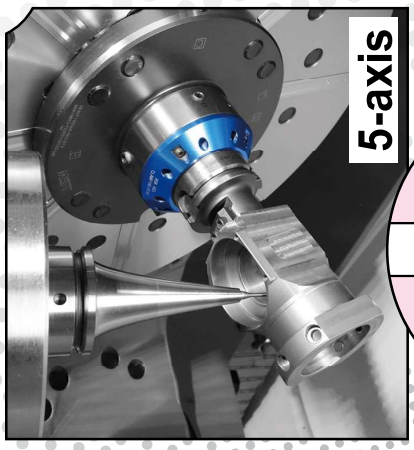

THE WORK HOLDING system

SMART GRIP

Dovetail clamping

Two face contact HSK interface