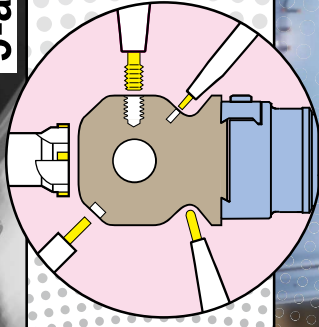

THE WORK HOLDING system

SMART GRIP

Dovetail clamping

Two face contact HSK interface