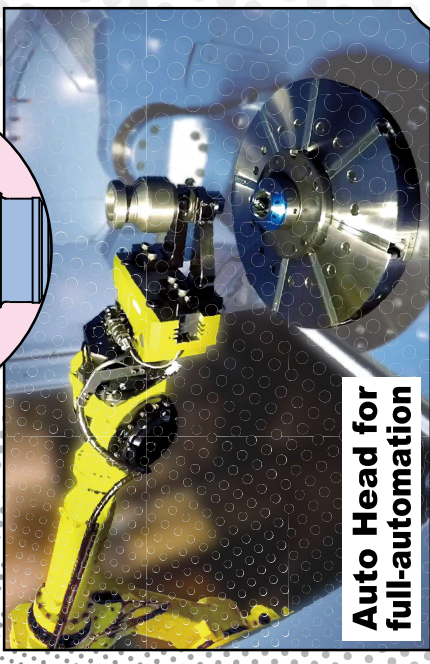

THE WORK HOLDING system

SMART GRIP

Dovetail clamping

Two face contact HSK interface